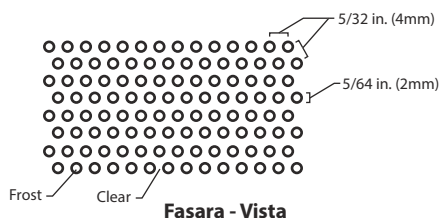

Pattern Scale

Product Detail

Manufacturer Detail

3M™ Fasara™ Glass Finishes – Vista is manufactured by the 3M Company.

UV Resistance

3M™ Fasara™ Glass Finishes – Vista blocks at least 99% of UV light to reduce the discoloring (fading caused by sunlight) of furniture and other items that is mainly caused by UV light.

Fire Rating

The Product was tested according to ASTM E84 and is classified as Class A as defined in NFPA 101: Life Safety Code®.

Related Products

Vista has the same color as Luce, which is a solid color film.

Installation and Warranty

Installation

To install the Product, refer to the 3M™ Fasara™ Glass Finishes Installation Guide.

Warranty

For warranty information, refer to the 3M™ Fasara™ Glass Finishes Warranty Document.

Product Distribution and Contact Information

Distribution

3M™ Fasara™ Glass Finishes – Vista is available through qualified dealers and distributors.

Samples provided upon request.

Contact Information

Contact 3M Architectural Markets at 1-888-650-3497, or www.3MArchitecturalMarkets.com.

3M Architectural Markets 3M U.S.

3M Center
Building 220-7W-07
St. Paul, MN 55144-1000
1-888-650-3497
3MArchitecturalMarkets.com

3M and Fasara are trademarks of 3M Company. © 3M 2013. All rights reserved. Please recycle.