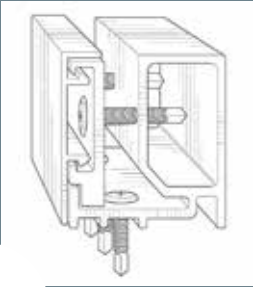

Signature Series